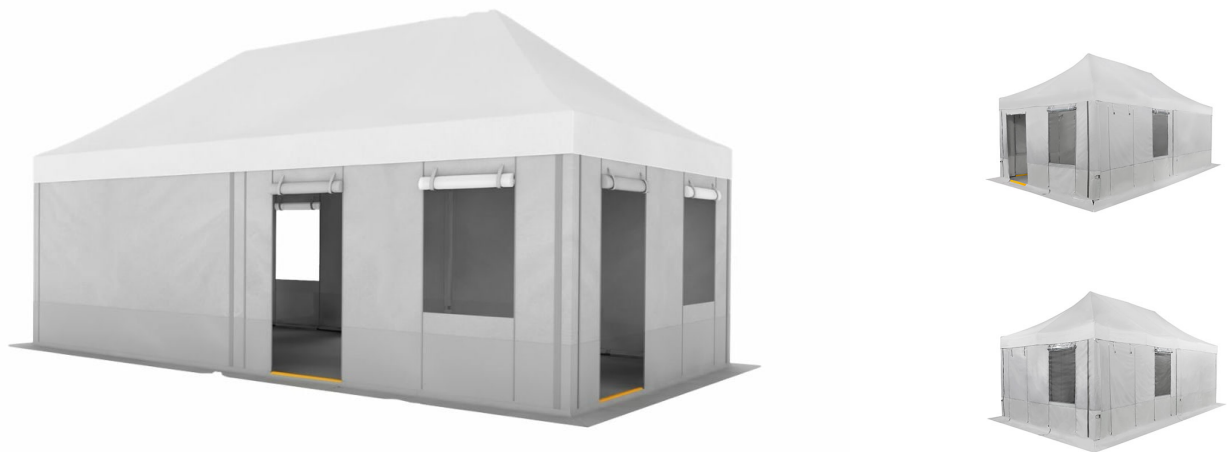

Folding Rescue Tents - FRZ 84

Product Images

Short Description

LANCO folding rescue tents provide you with reliable support everyday in emergencies – developed and manufactured to the highest standards of quality and functionality.

Description

LANCO FRZ tents can be fully assembled in a matter of minutes. Only two people are required for the complete assembly and erection with side walls, tent floor, and anchoring to the ground with steel t-pegs.

Frame

The tent frame is made entirely of anodized aluminum rectangular tubes with aluminum connectors. The frame is delivered fully pre-assembled and only needs to be pulled apart during setup. The tubes snap into place automatically. The poles can be extended by increments of 10 cm, resulting in passage heights of 1.92 m to 2.32 m.

Roof and Side Walls

The tent roof is made of flame retardant, waterproof, and mildew-resistant one-sided PU-coated polyester fabric 550dtex (240 g/m²). The roof is connected to the frame by means of Velcro. After the first time the tent is erected, the roof can remain fastened to the folded frame for quick subsequent deployments.