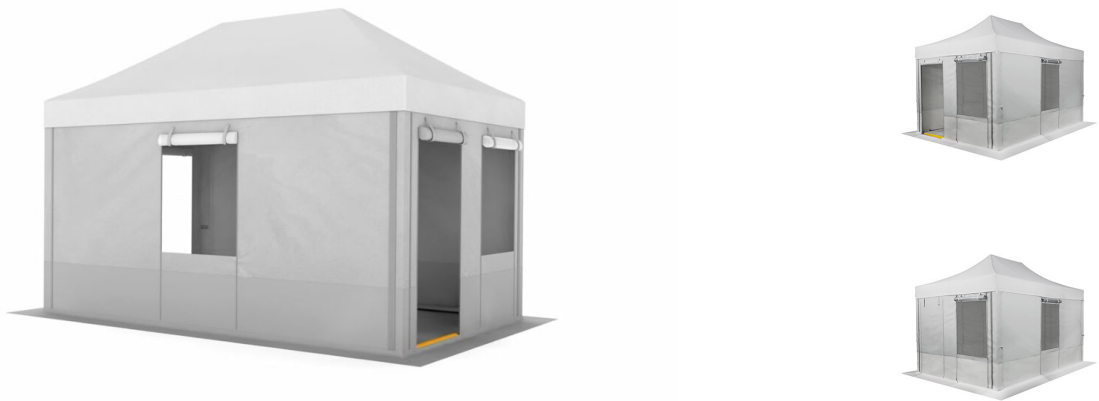

Folding Rescue Tents - FRZ 43

Product Images

Short Description

LANCO Folding rescue tents provide you with reliable support everyday in emergencies – developed and manufactured to the highest standards of quality and functionality.

Description

LANCO FRZ tents can be fully assembled in a matter of minutes. Only two people are required for the complete assembly and erection with side walls, tent floor, and anchoring to the ground with steel T-pegs.

Frame

The tent frame is made entirely of anodized aluminum rectangular tubes with aluminum connectors. The frame is delivered fully pre-assembled and only needs to be pulled apart during setup. The tubes snap into place automatically. The poles can be extended by increments of 10 cm, resulting in passage heights of 1.92 m to 2.32 m.

Roof and Side Walls

The tent roof is made of flame retardant, waterproof, and mildew-resistant one-sided PU-coated polyester fabric 550dtex (240 g/m). The roof is connected to the frame by means of Velcro. After the first time the tent is erected, the roof can remain fastened to the folded frame for quick subsequent deployments.